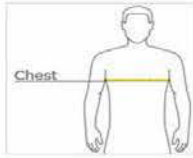

Long Sleeve Tee Shirt Royal Blue

HOW TO MEASURE

CHEST

With arms down at sides, measure around the upper body, under arms and over the fullest part of the chest.

SIZE CHART

	S	M	L	XL	2XL	3XL	4XL
Chest	35-37	38-40	41-43	44-46	47-49	50-53	54-57

Short Sleeve Purple V-Neck Tee Shirt

PRODUCT MEASUREMENTS

	XS	S	M	L	XL	XXL	3XL	4XL
Bust	18 1/2	19 1/2	20 1/2	22	23 1/2	25	27	29
Body Length	26	26 1/2	27	28	29	30	30 1/2	31
Sleeve From Shoulder	14 1/2	15	15 1/2	16 1/4	17	17 3/4	18 1/2	19 1/4

Ladies Black Puffy Vest

HOW TO MEASURE

BUST

With arms down at sides, measure around the upper body, under arms and around the fullest part of the bust.

SIZE CHART

	XS	S	M	L	XL	XXL	3XL	4XL
Size	2	4/6	6/8	10/14	16/18	20/22	24/26	28/30
Bust	32-34	35-36	37-38	39-41	42-44	45-47	48-51	52-55

Ladies Arena Jacket

SIZE (Measurements in inches)	XS	S	M	L	XL	2XL	3XL	4XL
CHEST (1" below armhole)	18	19	20	22	24.5	26.5	28.5	31
FRONT BODY LENGTH (from center back neck)	21.5	22.5	23.5	24.5	25.5	27	28.5	30
SLEEVE LENGTH (from center back neck)	30.5	31	31.5	32	32.5	33	33.5	34