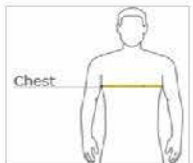

Short Sleeve Purple V-Neck Tee Shirt

PRODUCT MEASUREMENTS

	XS	S	M	L	XL	XXL	3XL	4XL
Bust	18 1/2	19 1/2	20 1/2	22	23 1/2	25	27	29
Body Length	26	26 1/2	27	28	29	30	30 1/2	31
Sleeve From Shoulder	14 1/2	15	15 1/2	16 1/4	17	17 3/4	18 1/2	19 1/4

Ladies Black Puffy Vest

HOW TO MEASURE

BUST

With arms down at sides, measure around the upper body, under arms and around the fullest part of the bust.

SIZE CHART

	XS	S	M	L	XL	XXL	3XL	4XL
Size	2	4/6	6/8	10/14	16/18	20/22	24/26	28/30
Bust	32-34	35-36	37-38	39-41	42-44	45-47	48-51	52-55

Men's Black Puffy Vest

HOW TO MEASURE

CHEST

With arms down at sides, measure around the upper body, under arms and over the fullest part of the chest.

SIZE CHART

	XS	S	M	L	XL	2XL	3XL	4XL
Chest	32-34	35-37	38-40	41-43	44-46	47-49	50-53	54-57

Ladies Arena Jacket

SIZE (Measurements in inches)	XS	S	M	L	XL	2XL	3XL	4XL
CHEST (1" below armhole)	18	19	20	22	24.5	26.5	28.5	31
FRONT BODY LENGTH (from center back neck)	21.5	22.5	23.5	24.5	25.5	27	28.5	30
SLEEVE LENGTH (from center back neck)	30.5	31	31.5	32	32.5	33	33.5	34