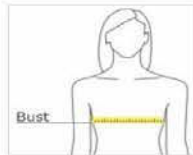

Long Sleeve Tee Shirt Royal Blue

HOW TO MEASURE

CHEST

With arms down at sides, measure around the upper body, under arms and over the fullest part of the chest.

SIZE CHART

	S	M	L	XL	2XL	3XL	4XL
Chest	35-37	38-40	41-43	44-46	47-49	50-53	54-57

Short Sleeve Purple V-Neck Tee Shirt

PRODUCT MEASUREMENTS

	XS	S	M	L	XL	XXL	3XL	4XL
Bust	18 1/2	19 1/2	20 1/2	22	23 1/2	25	27	29
Body Length	26	26 1/2	27	28	29	30	30 1/2	31
Sleeve From Shoulder	14 1/2	15	15 1/2	16 1/4	17	17 3/4	18 1/2	19 1/4

Ladies Black Puffy Vest

HOW TO MEASURE

BUST

With arms down at sides, measure around the upper body, under arms and around the fullest part of the bust.

SIZE CHART

	XS	S	M	L	XL	XXL	3XL	4XL
Size	2	4/6	6/8	10/14	16/18	20/22	24/26	28/30
Bust	32-34	35-36	37-38	39-41	42-44	45-47	48-51	52-55

Ladies Arena Jacket

SIZE (Measurements in inches)	XS	S	M	L	XL	2XL	3XL	4XL
CHEST (1" below armhole)	18	19	20	22	24.5	26.5	28.5	31
FRONT BODY LENGTH (from center back neck)	21.5	22.5	23.5	24.5	25.5	27	28.5	30
SLEEVE LENGTH (from center back neck)	30.5	31	31.5	32	32.5	33	33.5	34