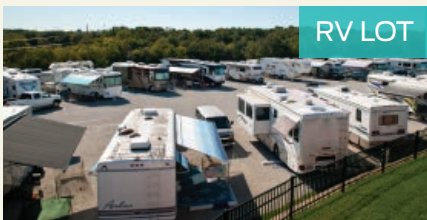

The GATEWAY HALL

This 13,500 square-foot area features concrete flooring and ample electric, perfect for grooming or hosting smaller shows, plus dog-bathing tubs and changing rooms. Portable matting is available upon request.

ACCESS There's no shortage of access to free wireless Internet (inside and on the RV lot), ample parking, nearby pet-friendly hotels, campgrounds and restaurants.

RV LOT

Our full-service RV lot, right outside the Purina Event Center, boasts 74 spots complete with 30 and 50 amp electric, water and sewer. An overflow lot with 46 additional spots is located a short distance away on the property.